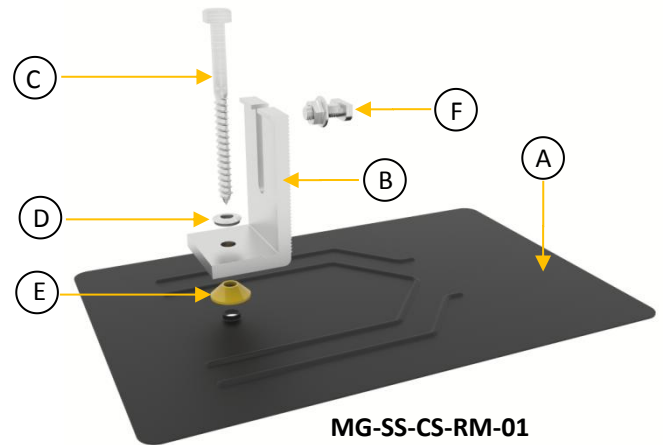

Composition Shingle Roof Mount

This flashing mount kit is the best solution for composition shingle roof.

Features

1. Simple and fast installation
2. Flashing mount for high water proof protection
3. Waterproof EPDM rubber gasket integrated
4. Flashing and L Foot made of 100% aluminum
5. Hardware included

Component List

Components	Quantity
A. Aluminum flashing	1
B. Aluminum L Foot	1
C. 3/8''-5/16'' SUS 304 lag screw	1
D. Waterproof Washer	1
E. Waterproof Rubber Gasket	1
F. M8*25mm T Bolt Kits	1

Composition Shingle Roof Mount Series