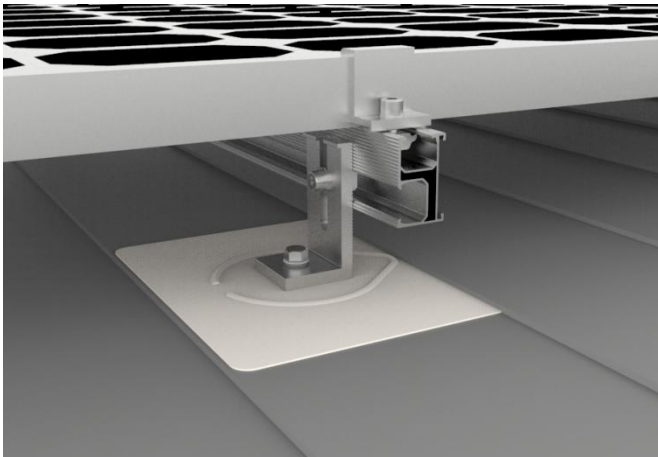

Composition Shingle Roof Mount

This flashing mount kit is the best solution for composition shingle roof.

Features

1. Simple and fast installation
2. Flashing mount for high water proof protection
3. Waterproof EPDM rubber gasket integrated
4. Flashing and L Foot made of 100% aluminum
5. Hardware included

Component List

Components	Quantity
A. Aluminum flashing	1
B. Aluminum L Foot	1
C. 3/8''-5/16'' SUS 304 lag screw	1
D. Waterproof Washer	1
E. Waterproof Rubber Gasket	1
F. M8*25mm T Bolt Kits	1

Composition Shingle Roof Mount Series