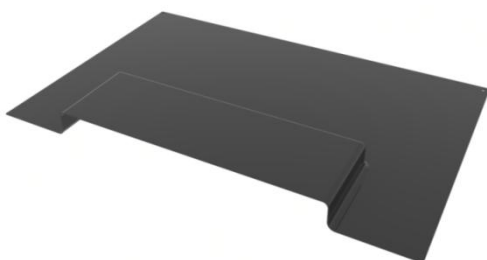

MG-SS-CS-AF-04